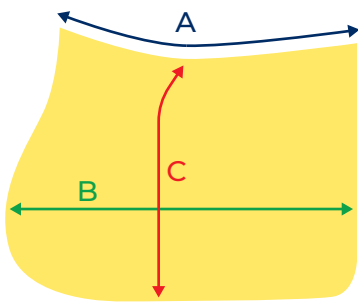

EU & US Size Guide: Breeches

Junior

*EU SIZE (CM)	US (YEAR)
110/116	5-6
122/128	7-8
134/140	9-10
146/152	11-12
158/164	13-14
170	15-16

* =

Size written on the label

Ladies

*EU SIZE	US SIZE
32	20
34	22
36	24
38	26
40	28
42	30
44	32

Mens

*EU SIZE	US SIZE
44	28
46	30
48	32
50	34
52	36
54	38

Size Chart for Rugs and Blankets

SIZE ON LABEL	A = CM	A = INCHES
5'6	125 cm	66"
6'0	135 cm	72"
6'6	145 cm	78"
6'9	155 cm	81"
7'0	160 cm	84"

Size Chart for Saddle Pads

SIZE ON LABEL	A = CM	A = INCH	B = CM	B = INCH	C = CM	C = INCH
PONY	50 cm	19.7"	61 cm	24"	44 cm	17.3"
JUMPING	57 cm	22.4"	67 cm	26.4"	49.5 cm	19.5"
DRESSAGE	57 cm	22.4"	62 cm	24.4"	55 cm	21.6"

Size Chart for Kingsland Relief Pad