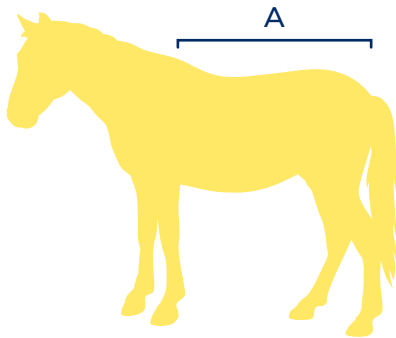

EU & US Size Guide: Breeches

Junior

*EU SIZE (CM)	US (YEAR)
110/116	5-6
122/128	7-8
134/140	9-10
146/152	11-12
158/164	13-14
170	15-16

* =

Size written on the label

Ladies

*EU SIZE	US SIZE
32	20
34	22
36	24
38	26
40	28
42	30
44	32

Mens

*EU SIZE	US SIZE
44	28
46	30
48	32
50	34
52	36
54	38

Size Chart for Rugs and Blankets

SIZE ON LABEL	A = CM	A = INCHES
5'6	125 cm	66"
6'0	135 cm	72"
6'6	145 cm	78"
6'9	155 cm	81"
7'0	160 cm	84"

Size Chart for Saddle Pads

SIZE ON LABEL	A = CM	A = INCH	B = CM	B = INCH	C = CM	C = INCH
PONY	50 cm	19.7"	61 cm	24"	44 cm	17.3"
JUMPING	57 cm	22.4"	67 cm	26.4"	49.5 cm	19.5"
DRESSAGE	57 cm	22.4"	62 cm	24.4"	55 cm	21.6"

Size Chart for Kingsland Relief Pad